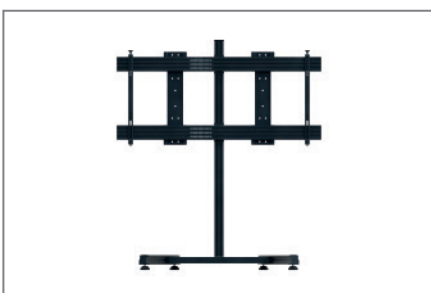

The hole pattern of the freestanding stand system has been designed and optimised specifically for Cisco collaboration room systems.

Locking screws on the screen mounts secure the screen against unhooking and falling down.

Cabling is organised and held together by cable clips along the rails and column.

The surfaces of the ST Cisco WebEx Board Pro 75" are finished with a solvent-free, impact- and scratch-resistant powder coating in black.

The maximum load capacity is 85 kg.

Cable routing along the rails

Adjustable feet for precise alignment

Stable construction

ST Cisco WebEx Board Pro 75" display-specific, freestanding stand system

Item no.: 5841

- freestanding stand system
- Display-specific for collaboration room systems
 - Cisco WebEx Board Pro 75"
- Hole pattern optimised for Cisco WebEx Board Pro 75"
- Dimensions: H 1950 x W 1650 x D 1007 mm
- Cable routing by cable clips
- Locking screws - secures the screen against unhooking and falling down
- 85 kg max. load
- Colour: black
- Space-saving
- Solvent-free, impact- and scratch-resistant powder coating